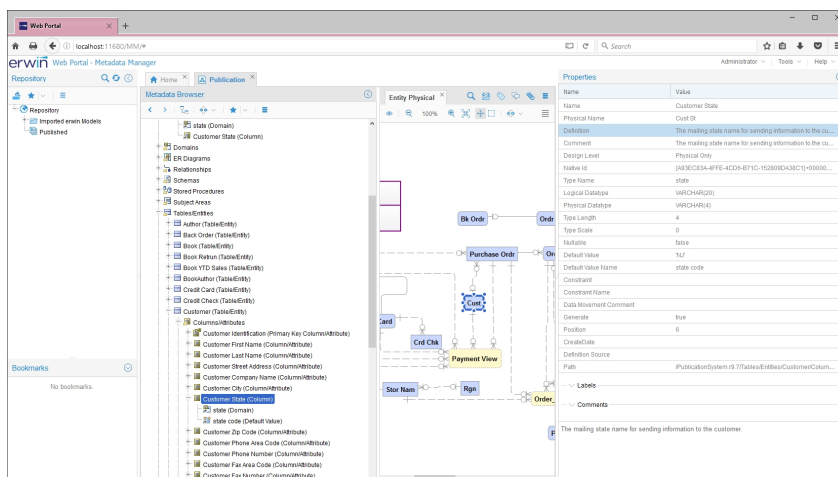

erwin® Web Portal

AT A GLANCE

The erwin Web Portal provides a simple, customisable, web-based interface that allows users across the organisation to easily discover, visualise and understand the data sources, structures and architectures that drive business. Aided by metadata, information and annotated diagrams from erwin data models, allows full utilisation of strategic assets. With easy navigation and an integrated view into the data landscape enables users to increase their “data fluency” and effectively contribute to a data-driven approach to business.

KEY BENEFITS/RESULTS

- Collaboration via a customisable web-based interface
- Reduce data source discovery and analysis cycles associated with data-driven initiatives
- Increase data quality and strategic data usage by enabling stakeholder “data fluency”

BUSINESS CHALLENGES

As the digital world rapidly changes, companies look for new ways of innovating. However, integration can bring risk and disruptions but represents significant opportunities for business transformation to a more data-driven approach. With increasing stakeholders involvement and accountability for data quality, consistency and veracity, organisations need an effective way to collaborate across roles and organisational silos to manage their complex data infrastructure in an agile and cost-effective way.

KEY FEATURES

- Business and technical user interfaces and reporting
- “High Fidelity” diagram visualisation — view models in various formats
- Graphical impact analysis, lineage and “where-used” reporting
- Metadata reporting and export to CSV
- Metadata search, browse and drill-down capability
- Collaboration services with tags, comments, attachments and a managed feedback loop
- erwin Data Modeler integration and design layer lineage
- Web-based user and role management — including integration with Enterprise Single Sign-On
- Internet-style keyword search and browse